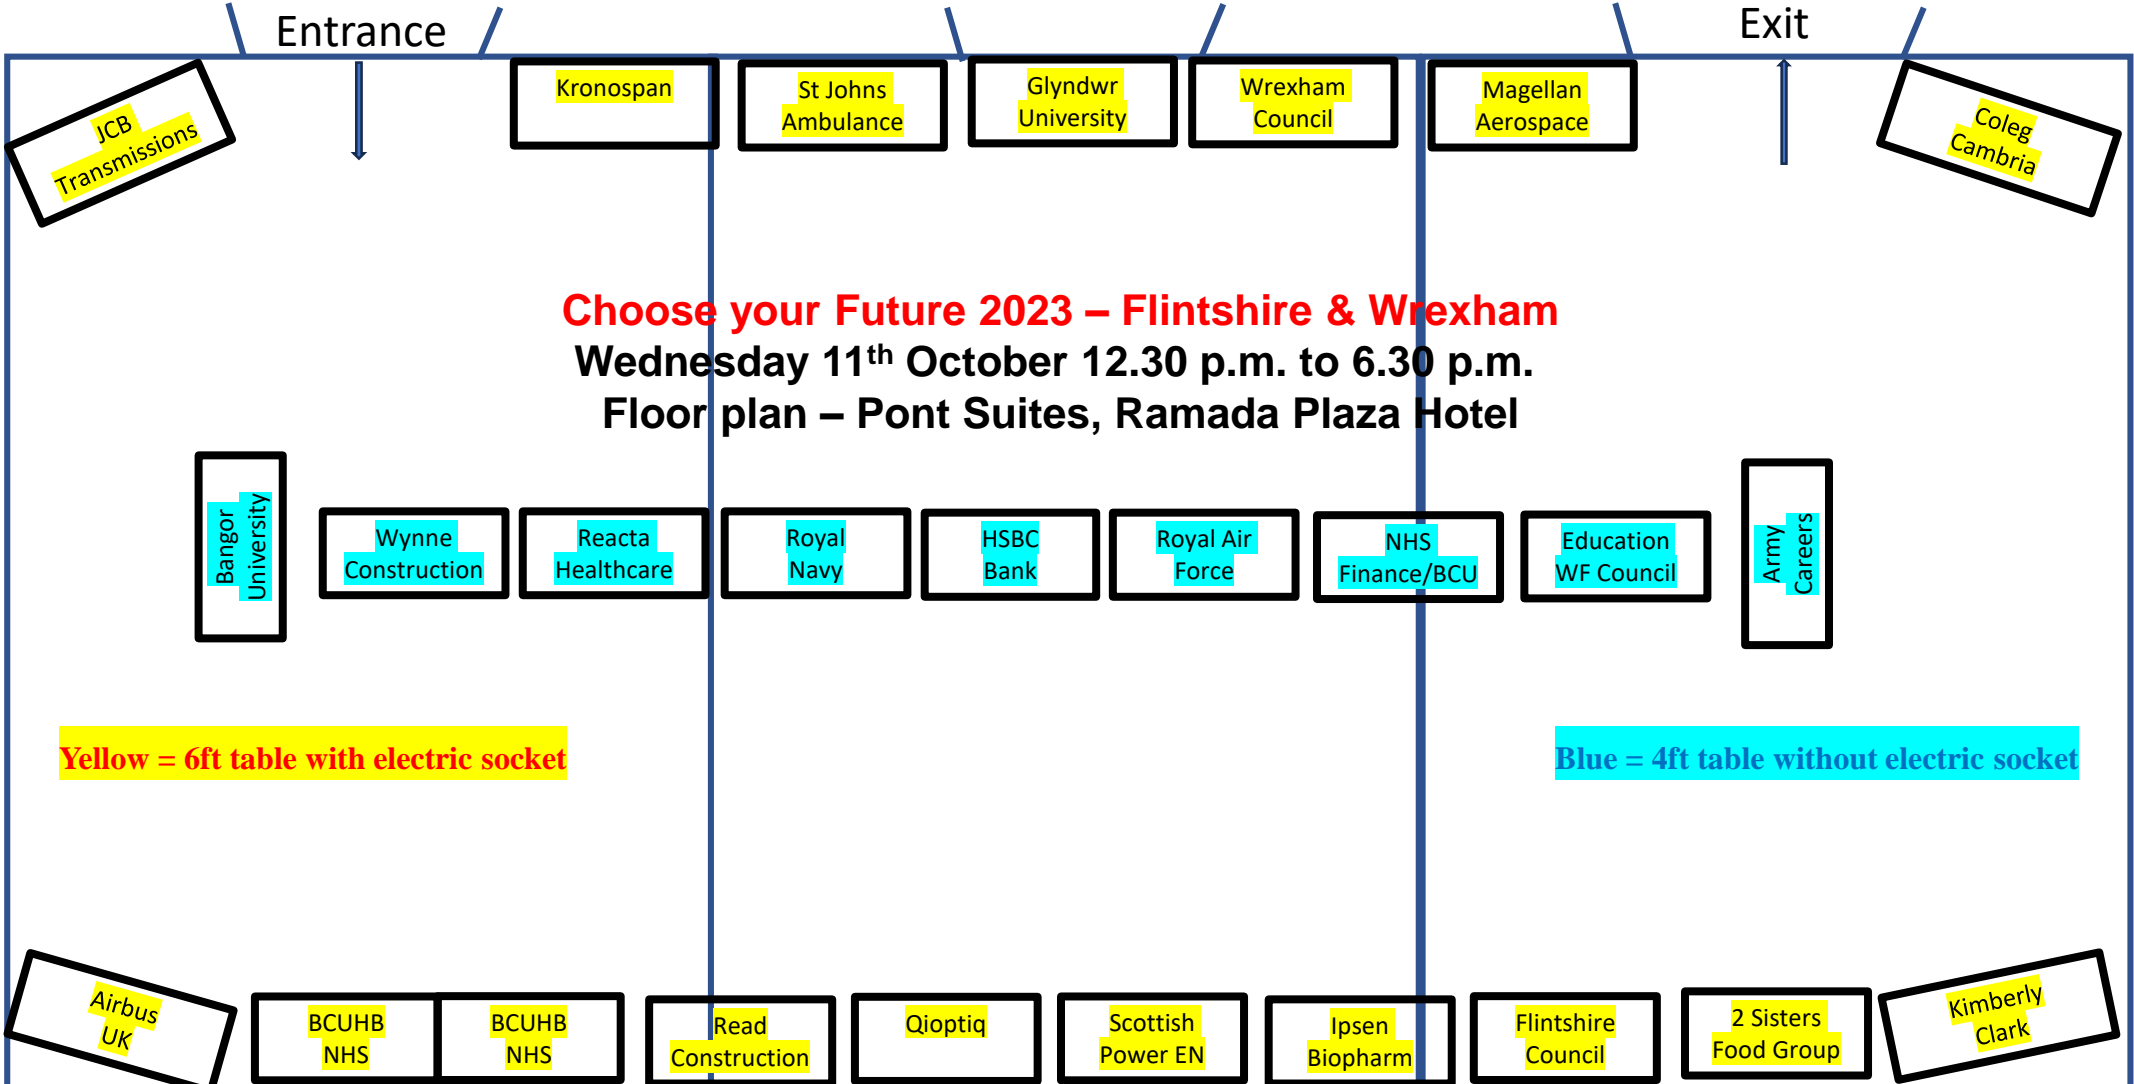

Registration Desk

Yellow = 6ft table with electric socket

Blue = 4ft table without electric socket